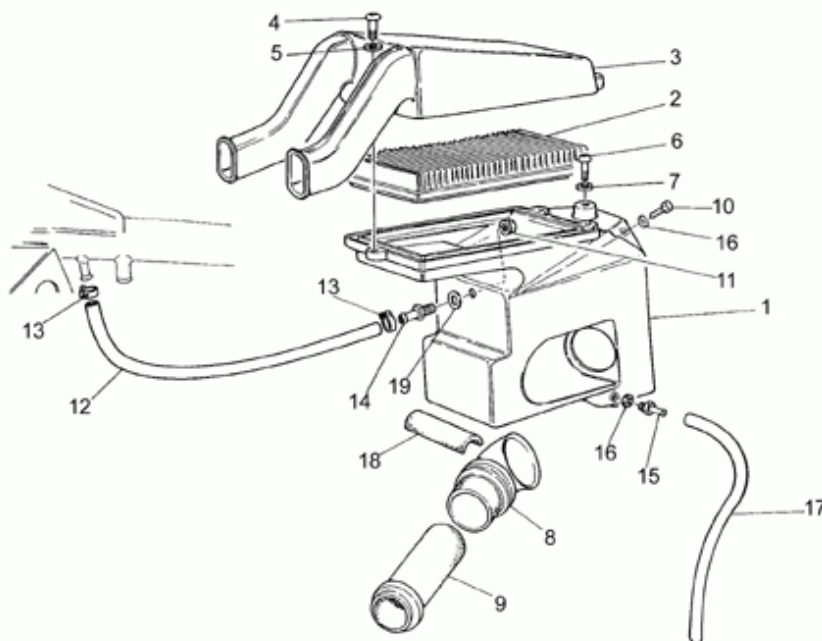

CALIFORNIA EV (V11 EV USA) 1100 1997-2000	GU021	00	TAB N.	10
	AIR FILTER				

Pos.	Description	Year	I_M_	Country	Version	Code	Q.ty	P.Cod.
1	Air box	-	-	-	-	GU30114060	1	
2	Air filter	-	-	-	-	GU30113600	1	
3	Filter cover	-	-	-	-	GU30113460	1	
4	Screw M5x25	-	-	-	-	GU98620225	2	
	Screw M5X30	-	-	-	-	GU98620230	1	
5	Washer	-	-	-	-	GU95000205	3	
6	Screw	-	-	-	-	GU98230612	1	
7	Special washer	-	-	-	-	GU61013800	1	
8	Union	-	-	-	-	GU30114660	2	
9	Hand cone-type	-	-	-	-	GU30114560	2	
10	Screw	-	-	-	-	GU98054210	1	
11	Nut	-	-	-	-	GU92660208	1	
12	Rubber pipe 12,5X7,8 5/16"	-	-	-	-	GU00823956080	1	
13	Hose clamp	-	-	-	-	GU93305017	2	
14	Union	-	-	-	-	GU29116960	1	
15	Union	-	-	-	-	GU29115860	1	
16	Gasket	-	-	-	-	GU90714053	1	
17	Rubber pipe 5X9	-	-	-	-	GU00823944050	1	
18	Rubber half-pipe	-	-	-	-	GU95985223	1	
19	Gasket	-	-	-	-	GU90714082	2