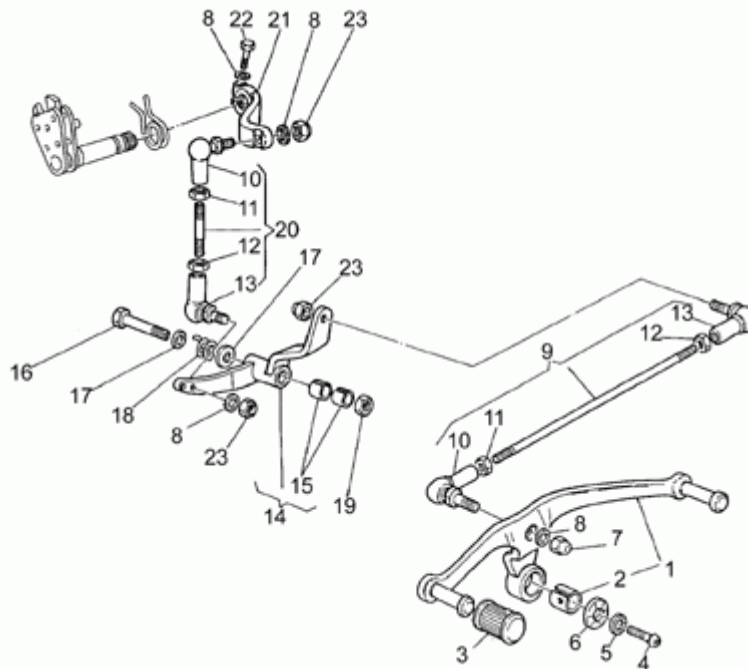

**CALIFORNIA EV (V11 EV USA) 1100
1997-2000**

GU021

00

TAB N.

50

GEAR LEVER

Pos.	Description	Year	I_M	Country	Version	Code	Q.ty	P.Cod.
1	Complete gearchange lever	-	-	-	-	GU30250860	1	
2	Bush	-	-	-	-	GU30678160	1	
3	Rubber pedal	-	-	-	-	GU13432640	2	
4	Screw	-	-	-	-	GU98230816	1	
5	Spring washer 8x15x0,3	-	-	-	-	GU61270300	1	
6	Washer	-	-	-	-	GU18259151	1	
7	Nut	-	-	-	-	GU92781062	1	
8	Special washer	-	-	-	-	GU61013800	5	
9	Change gear tie rod compl.	-	-	-	-	GU30257660	1	
10	Ball joint	-	-	-	-	GU30258160	2	
11	Nut	-	-	-	-	GU30256860	2	
12	Nut	-	-	-	-	GU92602206	2	
13	Ball joint	-	-	-	-	GU18258101	2	
14	Lever	-	-	-	-	GU30256960	1	
15	Bush	-	-	-	-	GU30252060	2	
16	Screw	-	-	-	-	GU30252360	1	
17	Washer	-	-	-	-	GU95100409	2	
18	Spring	-	-	-	-	GU94322185	1	
19	Low nut M12x1,25	-	-	-	-	GU92602512	1	
20	Gearbox linkage rod	-	-	-	-	GU30257860	1	
21	Lever	-	-	-	-	GU18258201	1	
22	Screw	-	-	-	-	GU98052325	1	
23	Nut M6x1	-	-	-	-	GU92630106	3