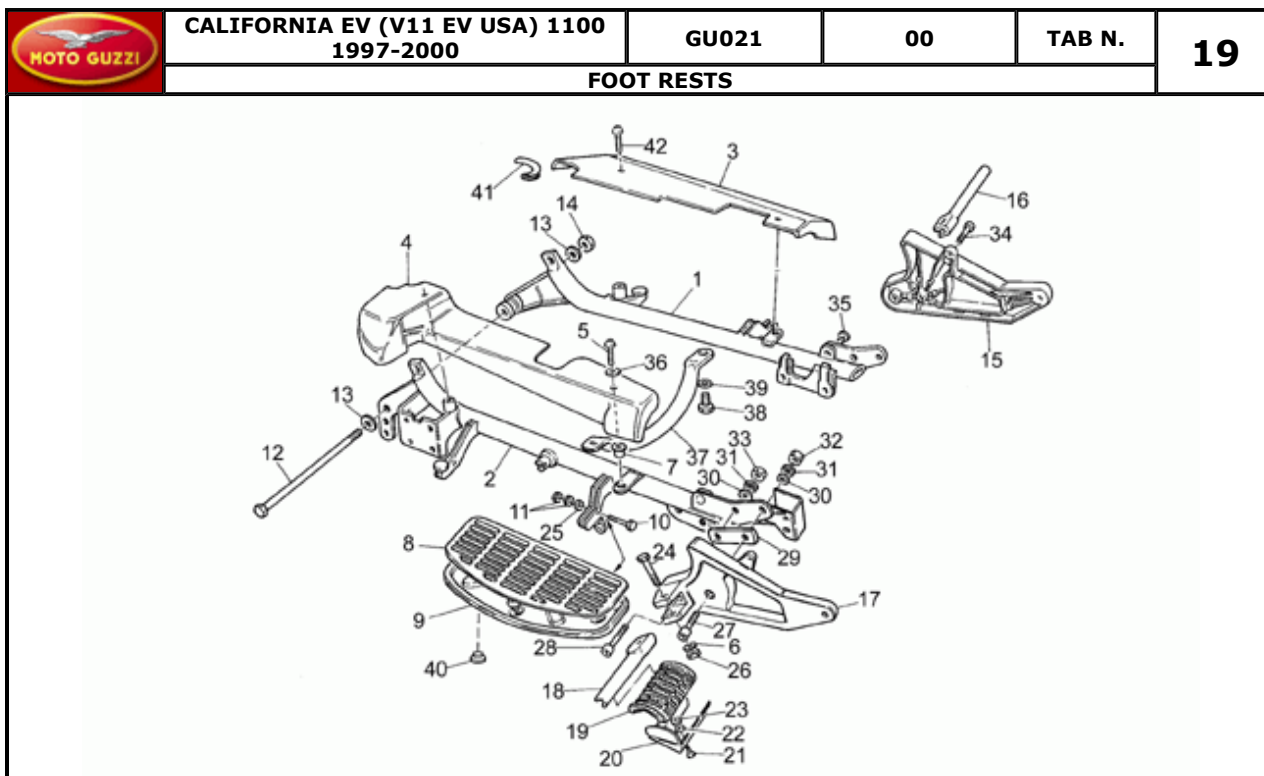

Pos.	Description	Year	I_M	Country	Version	Code	Q.ty	P.Cod.
1	RH cradle arm	-	-	-	-	GU03420300	1	
2	LH cradle arm	-	-	-	-	GU03422100	1	
3	RH cover chromium plated	V-W-X-Y	-	-	-	GU03446900	1	
4	LH cover chromium plated	V-W-X-Y	-	-	-	GU03447400	1	
5	Screw M6X20	-	-	-	-	GU98230621	5	
6	Washer	-	-	-	-	GU95004208	1	
7	Antivibration bush M6	-	-	-	-	GU93231606	5	
8	Mat	-	-	-	-	GU30447060	2	
9	Foot rest	-	-	-	-	GU29443501	2	
10	Hex screw M8x30	-	-	-	-	GU98052430	4	
11	Nut	-	-	-	-	GU92630108	4	
12	Pin	-	-	-	-	GU14429500	1	
13	Washer	-	-	-	-	GU95000213	2	
14	Nut	-	-	-	-	GU92602312	1	
15	RH foot rest support	-	-	-	-	GU29443550	1	
16	RH front foot rest pipe	-	-	-	-	GU23440710	1	
17	LH footrest support	-	-	-	-	GU29446050	1	
18	LH front foot rest pipe	-	-	-	-	GU23441810	1	
19	Rubber pedal	-	-	-	-	GU23443210	2	
20	Plate	-	-	-	-	GU23441210	2	
21	Screw	-	-	-	-	GU98054314	2	
22	Special washer	-	-	-	-	GU61013800	2	
23	Spacer	-	-	-	-	GU91180602	2	
24	Screw	-	-	-	-	GU29442250	2	
25	Spring washer 8x15x0,3	-	-	-	-	GU61270300	6	
26	Nut	-	-	-	-	GU92630508	2	
27	Screw M12X35	-	-	-	-	GU98623635	1	
28	Screw M12X50	-	-	-	-	GU98621650	2	
29	Plate	-	-	-	-	GU17444250	2	
30	Washer	-	-	-	-	GU95100414	4	
31	Notched washer	-	-	-	-	GU95021112	4	
32	Low nut M12x1,25	-	-	-	-	GU92602512	1	
33	Nut	-	-	-	-	GU92602312	3	
34	Screw M12X40	-	-	-	-	GU98623640	1