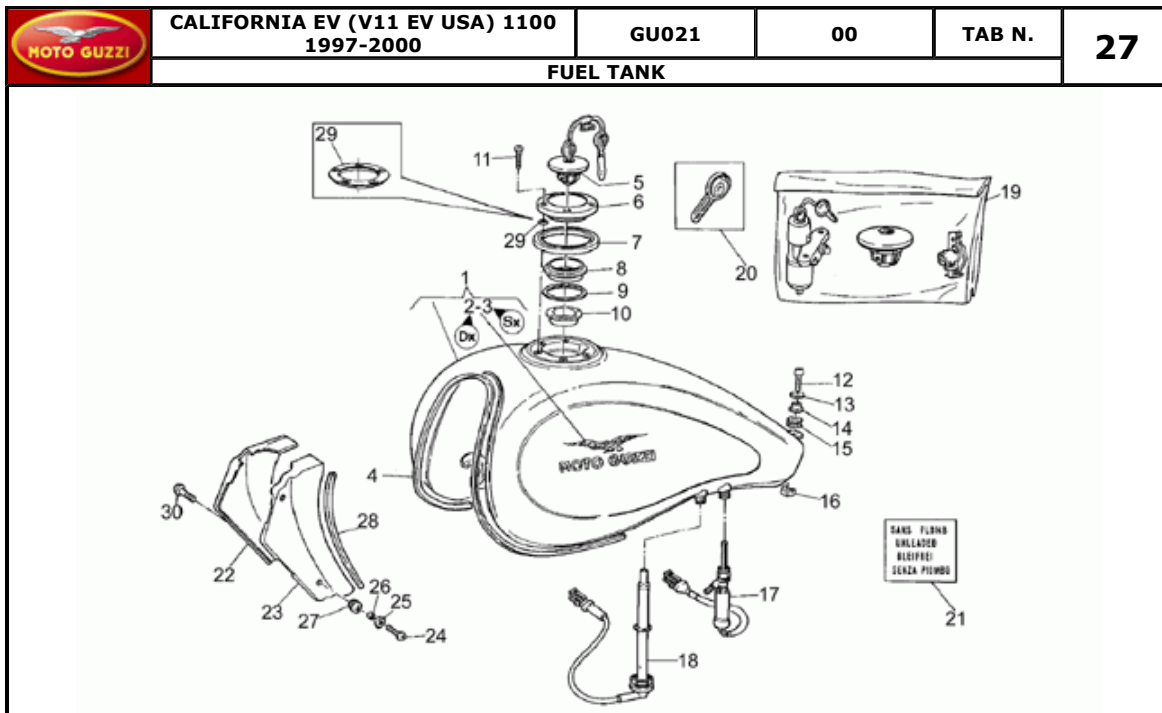

Pos.	Description	Year	I_M_	Country	Version	Code	Q.ty	P.Cod.
1	Fuel tank, sky blue/navy	V-W-X	-	-	-	TB/LB	GU03100202	1
	Fuel tank, red/cream	V-W-X	-	-	-	R/C	GU03100203	1
	Fuel tank grey iron/black	V-W-X	-	-	-	B/G	GU03100204	1
	Fuel tank blue/grey	V-W-X	-	-	-	GB/B	GU03100205	1
	Fuel tank, red/white	Y	-	-	00300N	R/W	GU89000346	1
	Fuel tank grey iron/black	Y	-	-	00300N	B/G	GU89000356	1
	Fuel tank, sky blue/navy	Y	-	-	00300N	TB/LB	GU89000357	1
	Fuel tank blank	-	-	-	-	GR	GU03100200	1
2	"Moto Guzzi" RH decal	-	-	-	S/B	-	GU01917800	1
3	"Moto Guzzi" LH decal	-	-	-	S/B	-	GU01917900	1
4	Gasket	-	-	-	-	-	GU03106400	1
5	Tank cap	-	-	-	-	-	GU03103900	1
6	Flange	-	-	-	-	-	GU03101900	1
7	Gasket	-	-	-	-	-	GU03102400	1
8	Plug ring nut	-	-	-	-	-	GU03102200	1
9	Gasket	-	-	-	-	-	GU03101600	1
10	Reduction 22 mm	-	-	CH	-	-	GU03101701	1
	Reduction 38 mm	-	-	-	-	-	GU03101720	1
11	Screw	-	-	-	-	-	GU03103200	5
12	Screw	-	-	-	-	-	GU98230830	1
13	Washer	-	-	-	-	-	GU95100239	1
14	Spacer	-	-	-	-	-	GU31103565	1
15	Rubber spacer	-	-	-	-	-	GU91551131	1
16	Captive nut	-	-	-	-	-	GU92660801	1
17	Fuel solenoid valve	-	-	-	-	-	GU03105300	1
18	Fuel level sensor	-	-	-	-	-	GU03103000	1
19	Lock hardware kit	-	-	-	-	-	GU03736801	1
20	Non indented key blank	-	-	-	-	-	GU01735500	1
21	Sticker	-	-	AUS-CH-UK	-	-	GU29995735	1
22	RH front protect chrome	-	-	-	-	-	GU03472400	1
23	LH front protect chrome	-	-	-	-	-	GU03472900	1
24	Screw	-	-	-	-	-	GU98230618	4
25	Washer	-	-	-	-	-	GU03462800	4
26	Spacer 6,25x8x5	-	-	-	-	-	GU91180600	4
27	Rubber spacer 8x15	-	-	-	-	-	GU91551081	4
28	Gasket	-	-	-	-	-	GU00823931055	1
29	Ring	-	-	-	2A	-	GU03103500	1
	Bush	-	-	-	1A	-	GU03103501	5
30	Screw	-	-	-	-	-	GU98230615	1