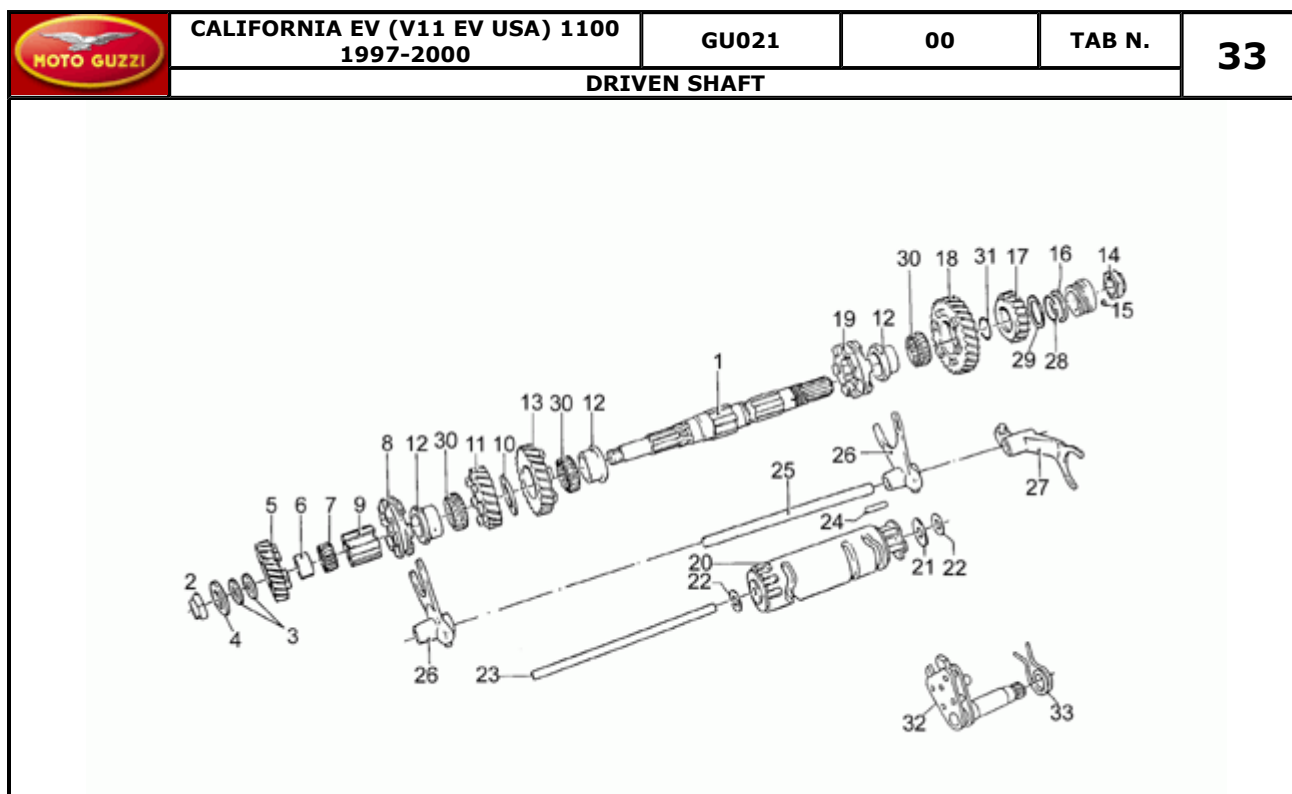

Pos.	Description	Year	I_M	Country	Version	Code	Q.ty	P.Cod.
1	Driven shaft	-	-	-	-	GU30213602	1	
2	Nut	-	-	-	-	GU14217410	1	
3	Shim 17,25x27x0,5	-	-	-	-	GU43083810	2	
4	Clearance washer 17,1x30	-	-	-	-	GU14215400	1	
5	Gear 4a AS 5 inn.Z=20	-	-	-	02698N-2A5I	GU03215100	1	
	Gear 4a Z=20	-	-	-	1A6I	GU14215110	1	
6	Ring 4a	-	-	-	-	GU92259017	1	
7	Roller cage 4a A.S.	-	-	-	-	GU92251022	1	
8	Hose 3a-4a AS 5 inn.	-	-	-	02698N-2A5I	GU30231025	1	
	Sliding sleeve 3a-4a	-	-	-	1A6I	GU14231012	1	
9	Hose	-	-	-	-	GU14232512	1	
10	Washer 25x40x3	-	-	-	-	GU14218011	1	
11	Gear 3a AS 5 inn.Z=22	-	-	-	02698N-2A5I	GU03214800	1	
	Gear 3a Z=22	-	-	-	1A6I	GU14214810	1	
12	Bush 1a-2a-3a AS	-	-	-	-	GU14213001	3	
13	Gear 2a AS 5 inn.Z=25	-	-	-	02698N-2A5I	GU03214500	1	
	Gear 2a Z=25	-	-	-	1A6I	GU14214510	1	
14	Nut	-	-	-	-	GU14219310	1	
15	Ball	-	-	-	-	GU92295702	1	
16	Washer 22,1x32x2	-	-	-	-	GU14217300	1	
17	Gear 5a AS Z=21	-	-	-	-	GU14215213	1	
18	Gear 1a AS 5 inn.Z=28	-	-	-	02698N-2A5I	GU30214225	1	
	Gear 1a Z=28	-	-	-	1A6I	GU14214210	1	
19	Sliding sleeve 1a-2a	-	-	-	1A6I	GU14230711	1	
	Sliding sleeve 1a-2aAS5 inn	-	-	-	02698N-2A5I	GU30230725	1	
20	Shift cam	V-W-X-Y	-	-	-	GU14234405	1	
21	Washer 8,2x28x1	-	-	-	-	GU14235500	1	
22	Shim 1,2 mm	-	-	-	-	GU55235003	3	
	Shim 0,6 mm	-	-	-	-	GU55235000	3	
	Shim 0,8 mm	-	-	-	-	GU55235001	3