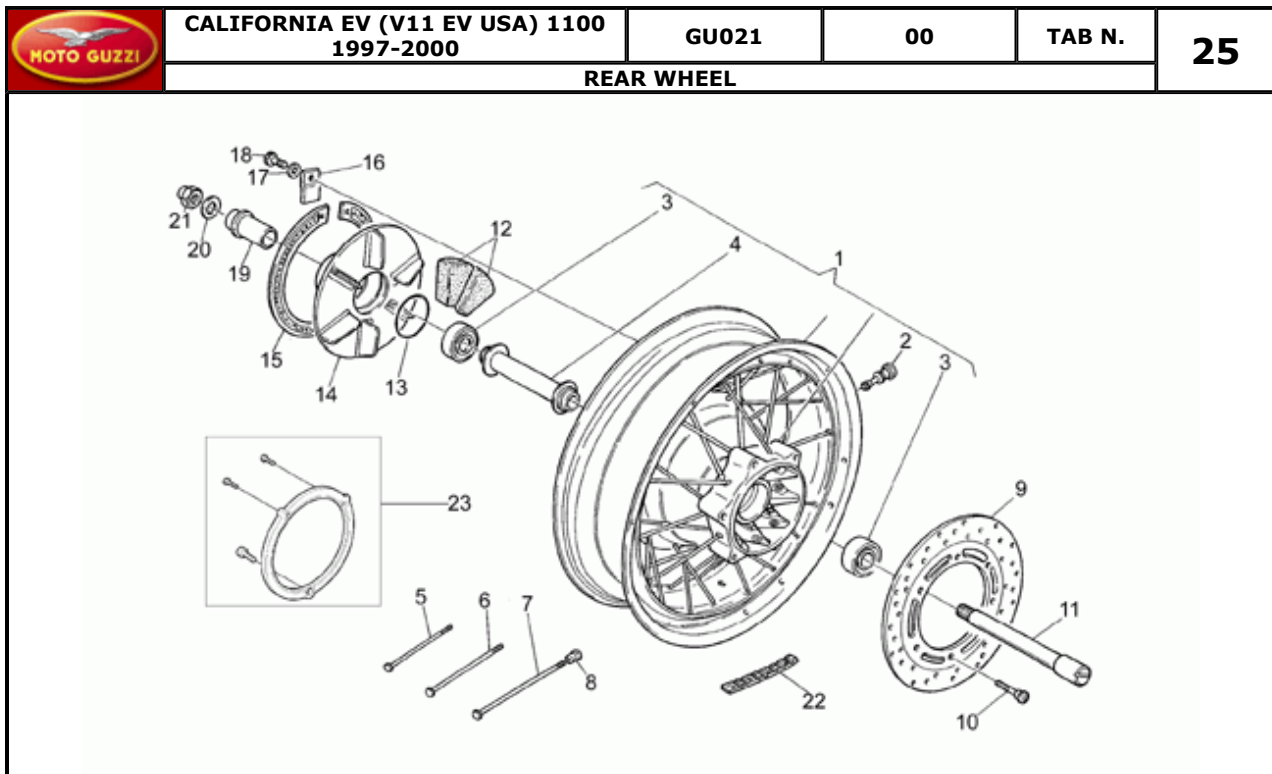

Pos.	Description	Year	I_M_	Country	Version	Code	Q.ty	P.Cod.
1	Rear wheel	V-W-X-Y	-	-	-	GU03630601001	1	
2	Air valve	-	-	-	-	GU03617700	1	
3	Ball bearing 20X47X14	-	-	-	-	GU92204220	2	
4	Spacer	V-W-X-Y	-	-	-	GU14634051	1	
5	Spoke 112 mm	V-W-X-Y	-	-	-	GU03631100	20	
6	Spoke 164 mm	V-W-X-Y	-	-	-	GU03631000	10	
7	Spoke 170 mm	V-W-X-Y	-	-	01098N	GU03631400	10	
8	Nipple	-	-	-	-	GU03611700	40	
9	Rear brake disc, black	-	-	-	T1	GU01635700	1	
	Rear brake disc gold	-	-	-	02200N-T2	GU03635700	1	
10	Screw	-	-	-	-	GU30611460	6	
11	Rear wheel spindle	V-W-X-Y	-	-	-	GU03633300	1	
12	Rubber cush drive hub	V-W-X-Y	-	-	-	GU01336800	12	
13	O-ring	-	-	-	-	GU90706490	1	
14	Flexible coupling disc	-	-	-	-	GU30335260	1	
15	Snap ring	-	-	-	-	GU14335303	1	
16	Plate	-	-	-	-	GU17335950	1	
17	Special washer	-	-	-	-	GU61013800	1	
18	Screw	-	-	-	-	GU98054312	1	
19	Spacer	V-W-X-Y	-	-	-	GU30634160	1	
20	Washer	-	-	-	-	GU14634400	1	
21	Nut	-	-	-	-	GU29616450	1	
22	Counterweight	-	-	-	-	GU14616150	1	
23	Flange	-	-	-	-	GU03339800	1