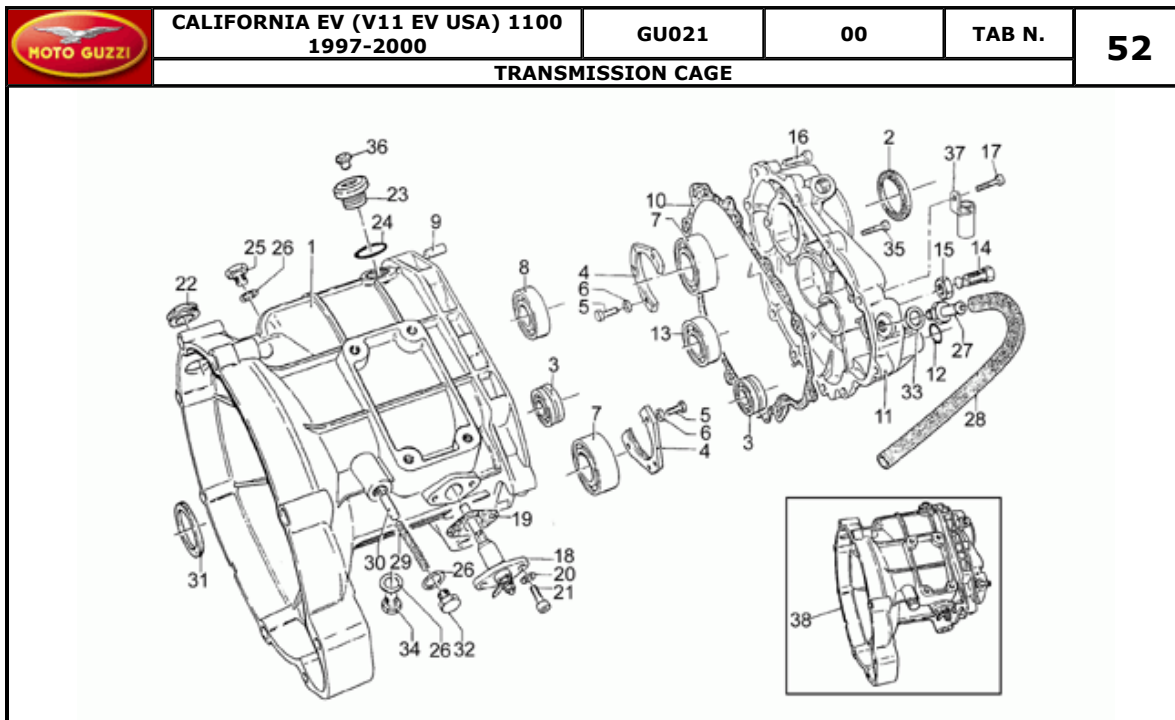

Pos.	Description	Year	I_M	Country	Version	Code	Q.ty	P.Cod.
1	Transmission cage	V-W-X-Y	-	-	-	GU30200260	1	
2	Gasket ring 35x47x7	-	-	-	-	GU90403547	1	
3	Roller bearing 17x35x15	-	-	-	-	GU92256218	2	
4	Plate	-	-	-	-	GU14213803	2	
5	Hex socket screw M6X16	-	-	-	-	GU98622316	6	
6	Washer 6,4x10x0,7	-	-	-	-	GU14217901	6	
7	Ball bearing AF/AS 25x52	-	-	-	-	GU92218424	2	
8	Roller bearing AS 17x47x14	-	-	-	-	GU92234717	1	
9	Pin	-	-	-	-	GU95512081	2	
10	Gasket	-	-	-	-	GU14201110	1	
11	Box cover	V-W-X-Y	-	-	-	GU30200860	1	
12	O-ring 13,95x2,92	-	-	-	-	GU90706140	1	
13	Ball bearing AP 17x47x14	-	-	-	-	GU92201417	1	
14	Screw	-	-	-	-	GU14237800	1	
15	Low nut M12x1,25	-	-	-	-	GU92602512	1	
16	Hex socket screw M6X25	-	-	-	-	GU98622325	9	
17	Screw M6X35	-	-	-	-	GU98620335	1	
18	Neutral indicator switch	-	-	-	-	GU12207200	1	
19	Gasket	-	-	-	-	GU12207700	1	
20	Washer 6,4x10x0,7	-	-	-	-	GU14217901	2	
21	Screw	-	-	-	-	GU98230615	2	
22	Plug	-	-	-	-	GU93180220	1	
23	Oil plug	-	-	-	-	GU12022600	1	
24	O-ring 20,24X2,62	-	-	-	-	GU90706203	1	
25	Oil level plug	-	-	-	-	GU95980214	1	
26	Gasket	-	-	-	-	GU10528900	3	
27	Oil breather valve	-	-	-	-	GU14204955	1	
28	Rubber pipe 12,5X7,8 5/16"	-	-	-	-	GU00823956080	1	
29	Lever return spring	-	-	-	-	GU94321067	1	
30	Pawl	-	-	-	-	GU55234700	1	
31	Gasket ring 35x47x7/6,5	-	-	-	-	GU90403548	1	
32	Plug	-	-	-	-	GU95980610	1	
33	Gasket 8,25x15x1	-	-	-	-	GU12154200	2	
34	Oil unload plug M10X1	-	-	-	-	GU31003766	1	
35	Screw	-	-	-	-	GU98822325	1	
36	Plug	-	-	-	-	GU93180245	1	
37	Support	-	-	-	-	GU30424660	1	
38	Gearbox assy., grey	V-W-X-Y	-	-	-	GU03991500	1