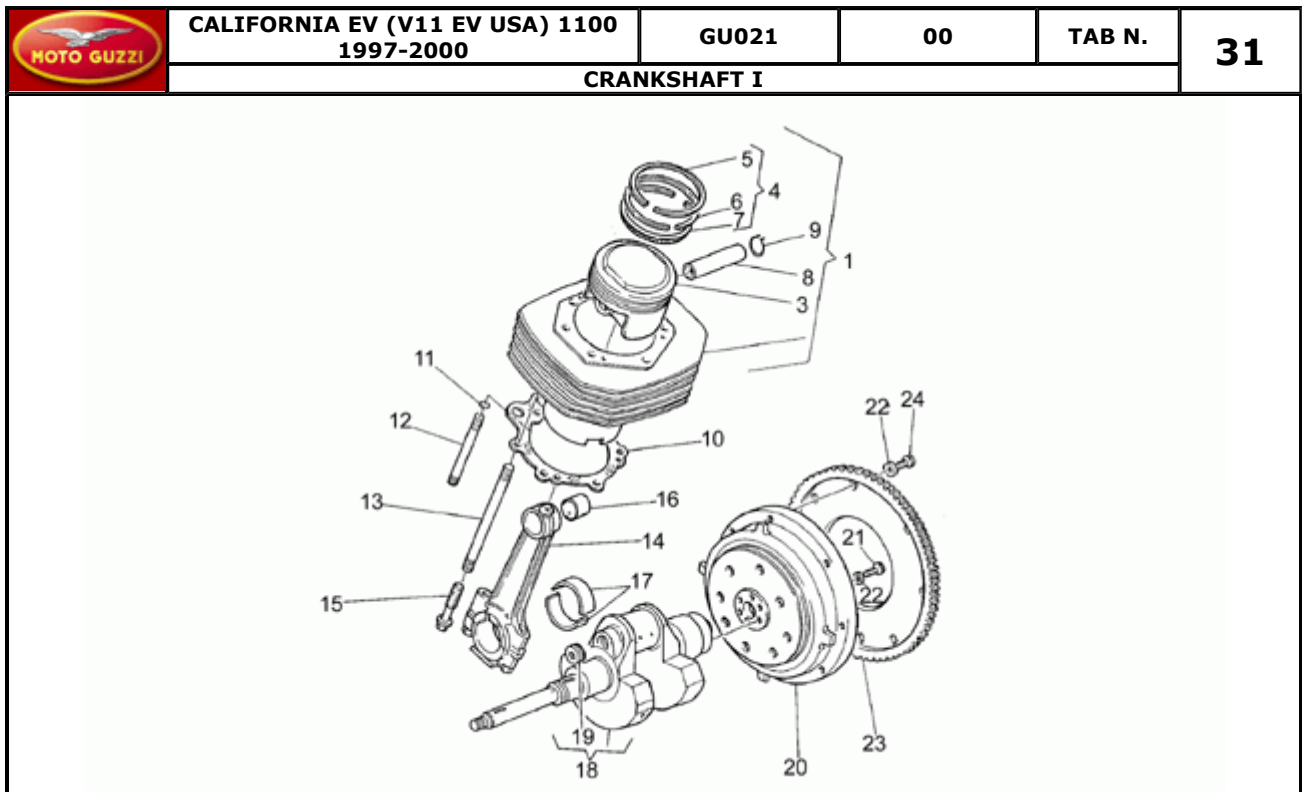

Pos.	Description	Year	I_M	Country	Version	Code	Q.ty	P.Cod.
1	Cylinder with piston	-	-	-	-	GU03060130	2	
3	Piston	-	-	-	-	GU30060462	2	
4	Pistonring set	-	-	-	-	GU30060660	2	
5	Piston ring	-	-	-	-	GU30060760	2	
6	Piston ring	-	-	-	-	GU30060960	2	
7	Piston ring	-	-	-	-	GU30061060	2	
8	Piston pin	-	-	-	-	GU30061241	2	
9	Stop ring	-	-	-	-	GU90351038	4	
10	Gasket	-	-	-	-	GU14020865	2	
11	O-ring 9x2	-	-	-	-	GU90706094	4	
12	Stud bolt	-	-	-	-	GU12021800	4	
13	Stud bolt	-	-	-	-	GU12021700	8	
14	Connecting rod	-	-	-	-	GU37061506	2	
15	Connecting rod screw	-	-	-	-	GU37062206	4	
16	Bush	-	-	-	-	GU91112128	2	
17	Bearing half-shell	-	-	-	-	GU37062005	4	
	Bearing half-shell 0,254 mm	-	-	-	-	GU37062006	4	
	Bearing half-shell 0,508 mm	-	-	-	-	GU37062007	4	
	Bearing half-shell 0,762 mm	-	-	-	-	GU37062008	4	
18	Drive shaft	-	-	-	-	GU30064161	1	
19	Plug	-	-	-	-	GU37065405	1	
20	Flywheel cpl.	-	-	-	-	GU29067060	1	
21	Screw M8X25	-	-	-	-	GU12067701	6	
22	Washer 8,4X13X0,8	-	-	-	-	GU14615901	14	
23	Chain ring	-	-	-	-	GU17067900	1	
24	Hex screw M8X20	-	-	-	-	GU98054420	8