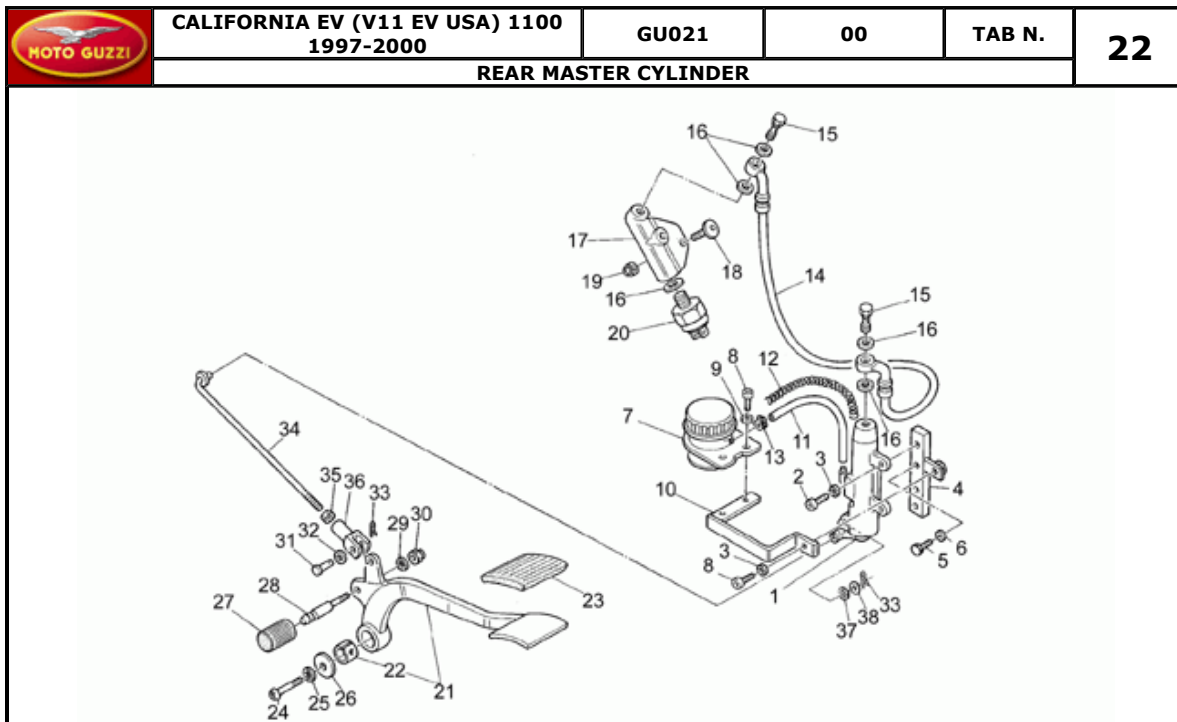

Pos.	Description	Year	I_M	Country	Version	Code	Q.ty	P.Cod.
1	Rear master cylinder	-	-	-	-	GU30666960	1	
2	Screw	-	-	-	-	GU98622320	2	
3	Washer 6,4x10x0,7	-	-	-	-	GU14217901	3	
4	Support plate	-	-	-	-	GU30666760	1	
5	Screw	-	-	-	-	GU98054412	2	
6	Washer 8,4X13X0,8	-	-	-	-	GU14615901	2	
7	Brake oil tank	-	-	-	-	GU65663500	1	
8	Screw	-	-	-	-	GU98622310	3	
9	Washer	-	-	-	-	GU95000206	2	
10	Oil tank plate	-	-	-	-	GU30666060	1	
11	Rear brake hose	-	-	-	-	GU00823950050	1	
12	Spring	-	-	-	-	GU30665860	1	
13	Hose clamp	-	-	-	-	GU19157800	2	
14	Hose from pump to delayvalve	-	-	-	-	GU03658500	1	
15	Oil pipe screw *	-	-	-	-	GU95990028	2	
16	Gasket	-	-	-	-	GU25656100	2	
17	Distributor	-	-	-	-	GU17656850	1	
18	Screw	-	-	-	-	GU98230616	1	
19	Nut M6x1	-	-	-	-	GU92630206	1	
20	Switch	-	-	-	-	GU63657000	1	
21	Rear brake lever	-	-	-	-	GU03675900	1	
22	Bush	-	-	-	-	GU30678160	1	
23	Rubber pedal	-	-	-	-	GU43262180	1	
24	Screw	-	-	-	-	GU98230816	1	
25	Spring washer 8x15x0,3	-	-	-	-	GU61270300	1	
26	Washer	-	-	-	-	GU18259151	1	
27	Rubber pedal	-	-	-	-	GU13432640	1	
28	Pin	-	-	-	-	GU18678350	1	
29	Special washer	-	-	-	-	GU61013800	1	
30	Nut	-	-	-	-	GU92602206	1	
31	Pin	-	-	-	-	GU95770265	1	
32	Washer	-	-	-	-	GU95129110	1	
33	Split pin	-	-	-	-	GU95500222	2	
34	Tie rod	-	-	-	-	GU30675160	1	
35	Nut	-	-	-	-	GU92690073	1	
36	Fork	-	-	-	-	GU95740175	1	
37	Spring washer	-	-	-	-	GU95129130	1	
38	Washer 7,5x13x1	-	-	-	-	GU95100173	1