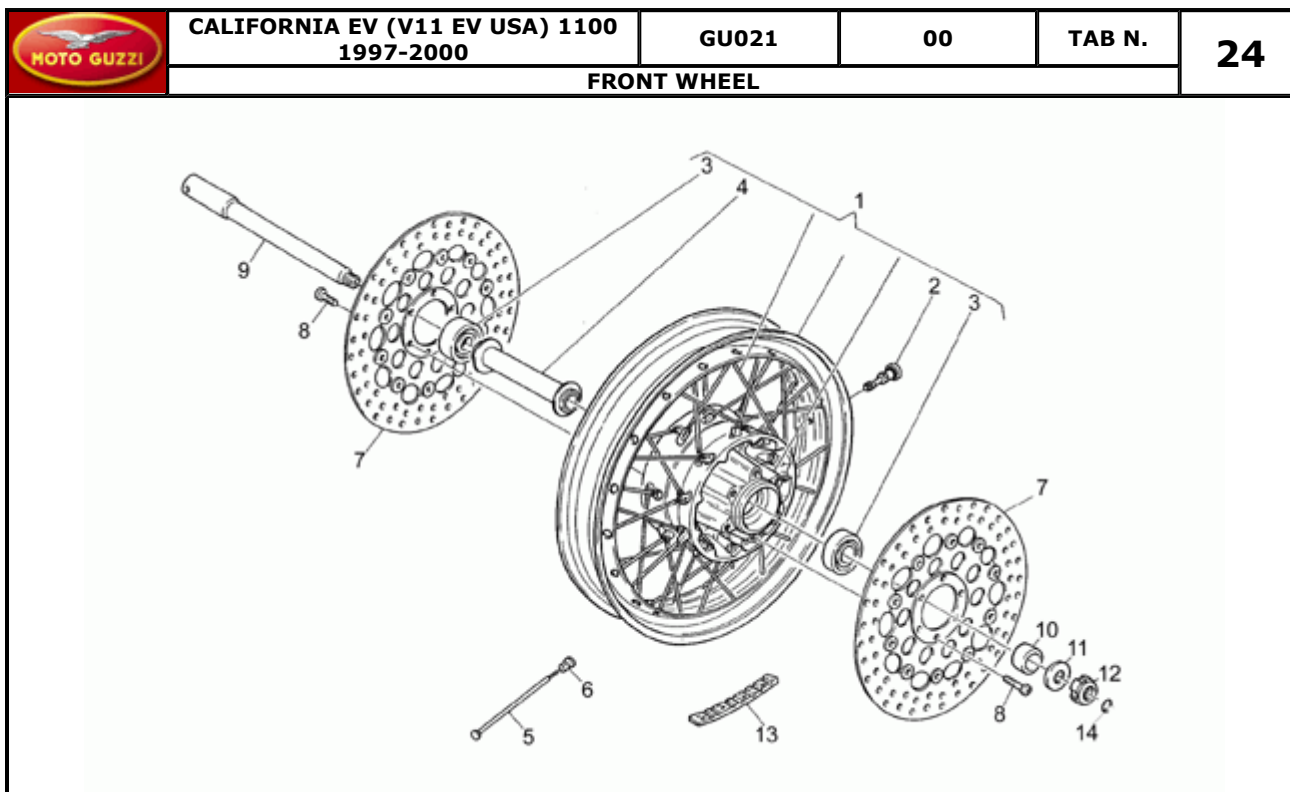

Pos.	Description	Year	I_M	Country	Version	Code	Q.ty	P.Cod.
1	Front wheel	V-W-X-Y	-	-	-	GU03610300	1	
2	Air valve	-	-	-	-	GU03617700	1	
3	Bearing 20x52x15	-	-	-	-	GU92201821	1	
4	Bearing internal spacer	V-W-X-Y	-	-	-	GU03615300	1	
5	Spoke	V-W-X-Y	-	-	-	GU03611600	40	
6	Nipple	V-W-X-Y	-	-	-	GU03611700	40	
7	Front brake disc	-	-	-	-	GU37613305	2	
8	Screw	-	-	-	T1	GU98230825	12	
	Hex socket screw M8x20	-	-	-	02200N-T2	GU98230820	12	
9	Front wheel spindle	-	-	-	T1	GU01614100	1	
	Front wheel spindle	-	-	-	02200N-T2	GU03614101	1	
10	LH spacer	-	-	-	-	GU03616300	1	
11	Washer	-	-	-	-	GU95004219	1	
12	Ring nut	-	-	-	-	GU93704160	1	
13	Counterweight	-	-	-	-	GU14616150	1	
14	Plug 15 mm	-	-	-	02200N-T2	GU93180111	1