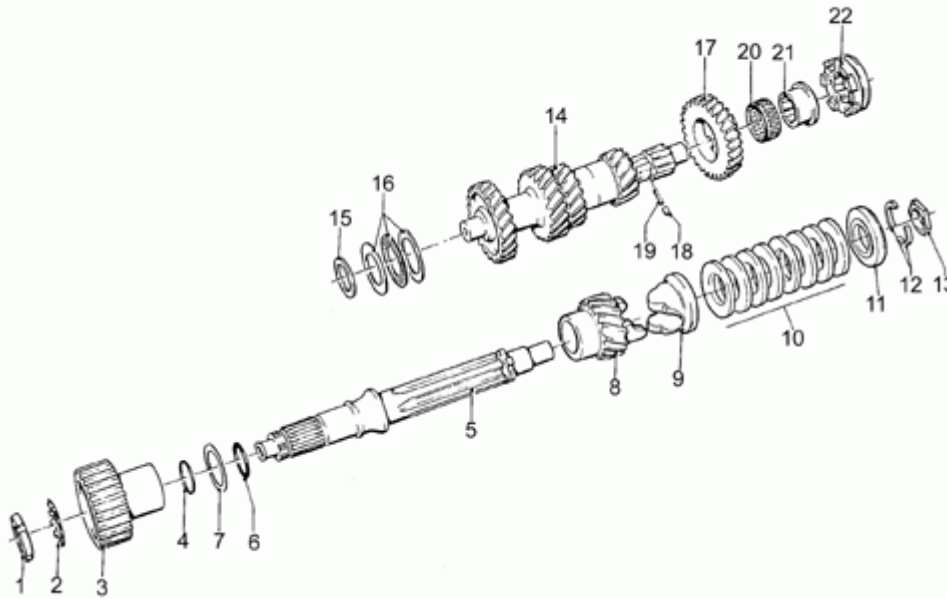

CALIFORNIA EV (V11 EV USA) 1100 1997-2000	GU021	00	TAB N.	36
	GEAR BOX				

Pos.	Description	Year	I_M	Country	Version	Code	Q.ty	P.Cod.
1	Ring nut	-	-	-	-	GU93601022	1	
2	Washer 22x20x3,9	-	-	-	-	GU95028022	1	
3	Clutch gear	-	-	-	-	GU30081810	1	
4	O-ring 23,52x1,78	-	-	-	-	GU90706235	1	
5	Clutch shaft	-	-	-	-	GU14210702	1	
6	O-ring 20,24X2,62	-	-	-	-	GU90706203	1	
7	Oil-spreading washer 25,1x36x0,5	-	-	-	-	GU14218401	1	
8	Idle gear Z=17	V-W-X-Y	-	-	-	GU30211160	1	
9	Hose	V-W-X-Y	-	-	-	GU30211260	1	
10	Belleville spring	V-W-X-Y	-	-	-	GU30211560	8	
11	Disc	V-W-X-Y	-	-	-	GU30211660	1	
12	Half ring	-	-	-	-	GU12211700	2	
13	Spacer	-	-	-	-	GU14219401	1	
14	Primary gear shaft	-	-	-	-	GU14210513	1	
15	Thrust washer sp.2,1	-	-	-	-	GU18211051	1	
	Thrust washer sp.2,2	-	-	-	-	GU18211052	1	
	Thrust washer sp.2,4	-	-	-	-	GU18211054	1	
	Thrust washer sp.2	-	-	-	-	GU18211050	1	
16	Roller bearing	-	-	-	-	GU92258525	1	
17	Gear 5a AP 5 inn.Z=28	-	-	-	02698N- 2A5I	GU03212000	1	
	Gear 5a Z=28	-	-	-	1A6I	GU14212013	1	
18	Roller	-	-	-	-	GU92296750	1	
19	Spring	-	-	-	-	GU94321051	1	
20	Roller cage 30x35x13	-	-	-	-	GU92251030	1	
21	Bush 5a AP	-	-	-	-	GU14212210	1	
22	Sliding sleeve 5a	-	-	-	02698N- 2A5I	GU30231525	1	
	Sliding sleeve 5a	-	-	-	1A6I	GU14231510	1