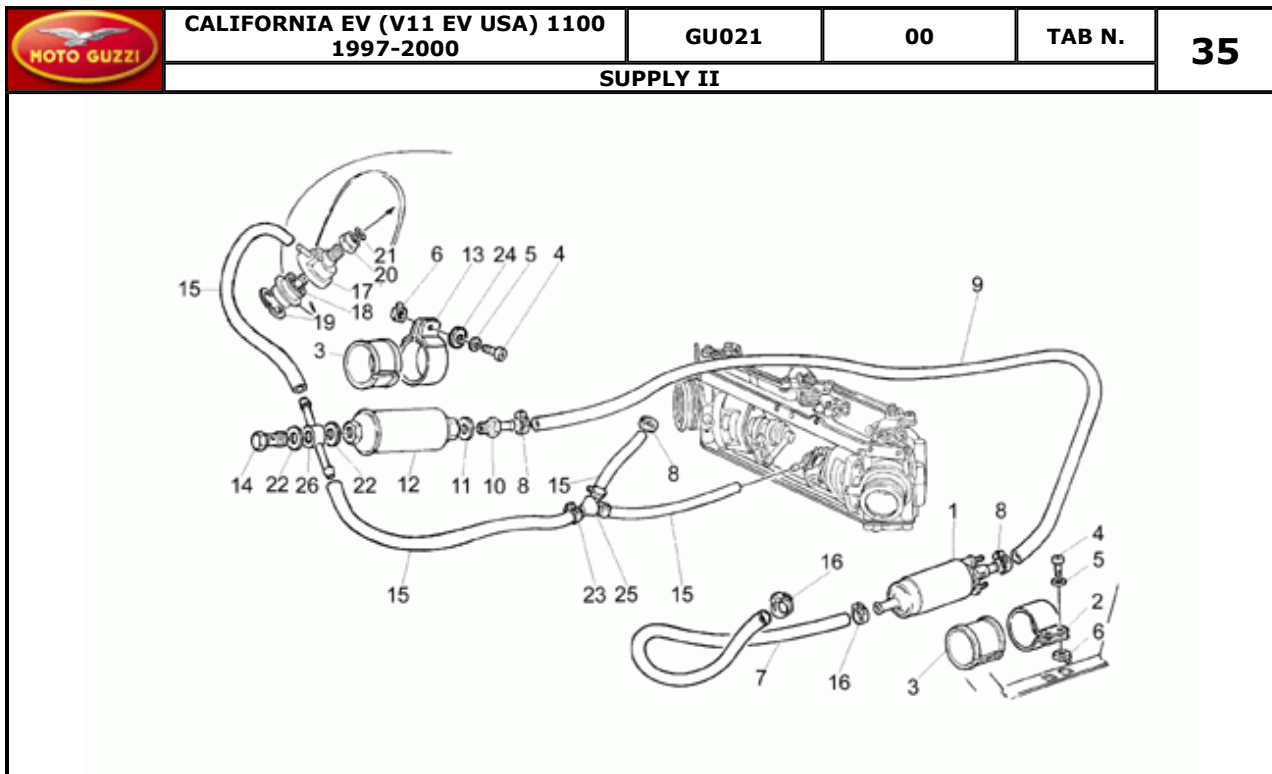

Pos.	Description	Year	I_M_	Country	Version	Code	Q.ty	P.Cod.
1	Fuel pump	-	-	-	-	GU29107261	1	
2	Hose clamp	-	-	-	-	GU29107360	1	
3	Rubber protection	-	-	-	-	GU29105860	2	
4	Screw	-	-	-	-	GU92622318	3	
5	Special washer	-	-	-	-	GU61013800	3	
6	Captive nut	-	-	-	-	GU92660601	3	
7	Pipe	-	-	-	-	GU03106500	1	
8	Hose clamp	-	-	-	-	GU93305017	10	
9	Pipe from p"ump to filter	-	-	-	-	GU30106170	1	
10	Union	-	-	-	-	GU30106800	1	
11	Gasket 14,25	-	-	-	-	GU18161150	1	
12	Fuel filter M14xM12	-	-	-	-	GU29106061	1	
13	Hose clamp	-	-	-	-	GU29113860	1	
14	Special screw M12	-	-	-	-	GU29109161	1	
15	Pipe SAEJ30R9	-	-	-	-	GU00823952080	1	
16	Hose clamp	-	-	-	-	GU12157900	2	
17	Voltage regulator support	-	-	-	-	GU01112900	1	
18	Fuel pressure regulator	-	-	-	-	GU01112800	1	
19	Circlip	-	-	-	-	GU90272037	1	
20	Ring nut	-	-	-	-	GU30105200	1	
21	Gasket	-	-	-	-	GU90714103	1	
22	Gasket 12,25	-	-	-	-	GU12006400	2	
23	Hose clamp	-	-	-	-	GU28157950	3	
24	Washer 6,4x12x1,2	-	-	-	-	GU95100141	1	
25	3-way union	-	-	-	-	GU29106860	1	
26	2-way union	-	-	-	-	GU03107630	1