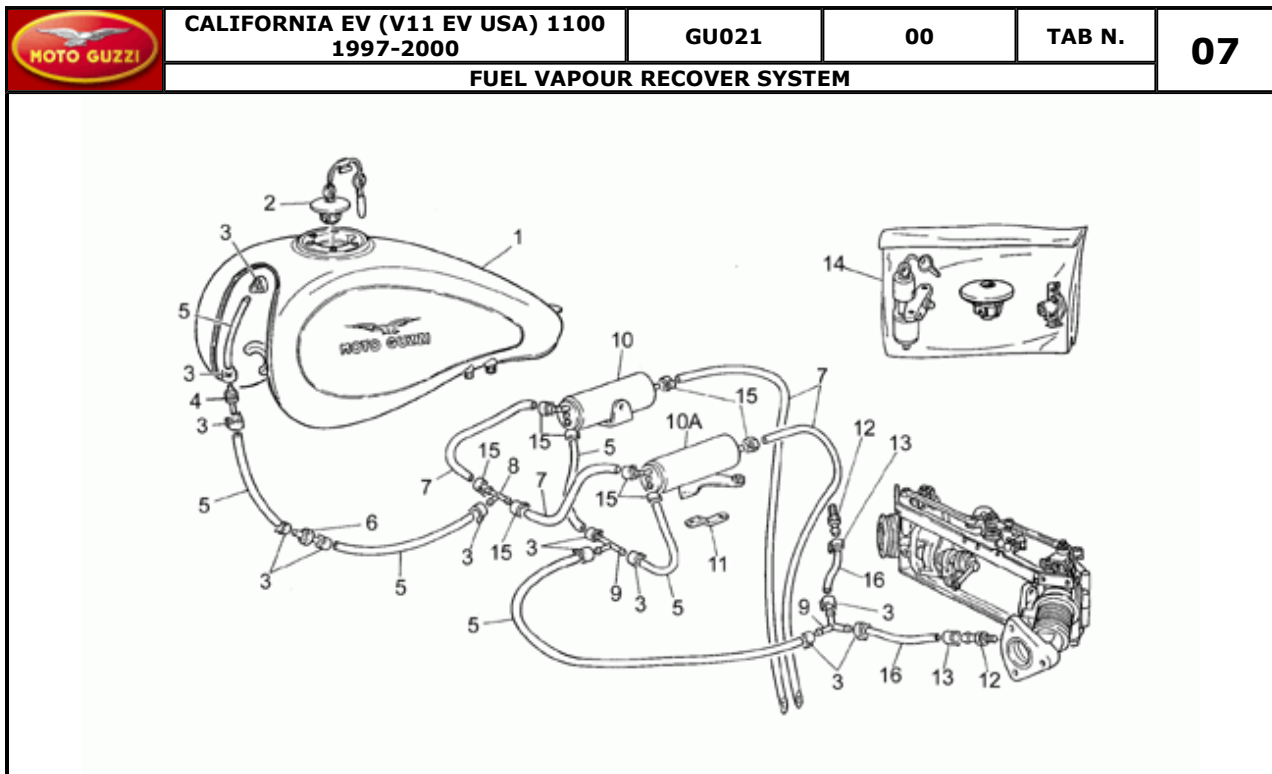

Pos.	Description	Year	I_M_	Country	Version	Code	Q.ty	P.Cod.
1	Fuel tank blank	-	-	USA	-	GR GU03100220	1	
	Fuel tank, orange/yellow	V-W-X	-	USA	-	O/Y GU03100221	1	
	Fuel tank, sky blue/navy	V-W-X	-	USA	-	TB/LB GU03100222	1	
	Fuel tank, red/cream	V-W-X	-	USA	-	R/C GU03100223	1	
	Fuel tank grey iron/black	V-W-X	-	USA	-	B/G GU03100224	1	
	Fuel tank blue/grey	V-W-X	-	USA	-	GB/B GU03100225	1	
	Fuel tank grey iron/black	Y	-	USA	00300N	B/G GU89000358	1	
	Fuel tank, sky blue/navy	Y	-	USA	00300N	TB/LB GU89000359	1	
	Fuel tank, red/white	Y	-	USA	00300N	R/W GU89000365	1	
	Fuel tank, orange/yellow	V-W-X	-	USA	-	O/Y GU03100201	1	
2	Tank cap	-	-	USA	-	GU03103920	1	
3	Hose clamp	-	-	USA	-	GU29108550	20	
4	Oil breather valve	-	-	USA	-	GU29104985	1	
5	Pipe SAEJ30R76X121/4"	-	-	USA	-	GU00823956060	1	
6	Valve	-	-	USA	-	GU14102570	1	
7	Rubber pipe 12,5X7,8 5/16"	-	-	USA	-	GU00823956080	1	
8	3-way union	-	-	USA	-	GU30106620	1	
9	3-way union	-	-	USA	-	GU29106660	2	
10	RH carbon filter	V-W-X-Y	-	USA	-	GU01116020	2	
	LH carbon filter	V-W-X-Y	-	USA	-	GU03116020	1	
11	Carbon filter support	-	-	USA	-	GU29127185	1	
12	Union	-	-	USA	01098N	GU30115220	2	
13	Hose clamp	-	-	USA	-	GU93305008	2	
14	Lock hardware kit	-	-	USA	-	GU03736820	1	
15	Hose clamp	-	-	USA	-	GU28157950	8	
16	Pipe SAEJ30R76X121/4"	-	-	USA	-	GU00823956060	1