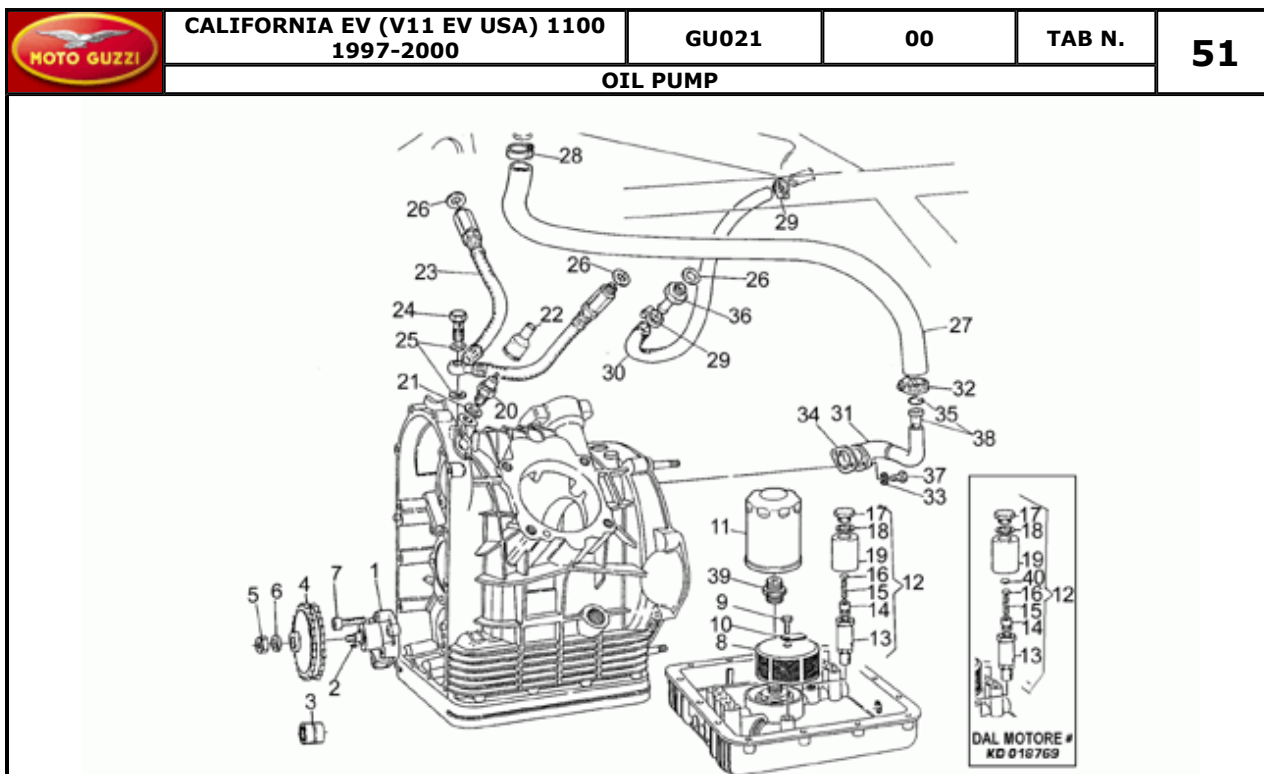

Pos.	Description	Year	I_M_	Country	Version	Code	Q.ty	P.Cod.
1	Oil pump	-	-	-	-	GU30146400	1	
2	Transmission key	-	-	-	-	GU13148300	1	
3	Roller bearing 10x22x20	-	-	-	-	GU92252210	1	
4	Oil pump gear	-	-	-	-	GU30147700	1	
5	Nut	-	-	-	-	GU92602308	1	
6	Spring washer	-	-	-	-	GU95120085	1	
7	Screw M8X30	-	-	-	-	GU98622430	4	
8	Oil filter	-	-	-	-	GU14152200	1	
9	Hex screw M6X16	-	-	-	-	GU98054316	1	
10	Plate	-	-	-	-	GU95187006	1	
11	Oil filter	-	-	-	-	GU30153000	1	
12	Oil valve cpl.	-	-	-	-	GU03158200	1	
13	Valve body	-	-	-	02598N-M6	GU30158701	1	
	Valve body	-	-	-	M5	GU10158701	1	
14	Piston	-	-	-	M5	GU12150900	1	
	Piston	-	-	-	02598N-M6	GU30150900	1	
15	Valve spring	-	-	-	M5	GU94321072	1	
	Spring	-	-	-	02598N-M6	GU94321079	1	
16	Bottom	-	-	-	M5	GU12150700	1	
	Washer 6,15x11x0,8	-	-	-	02598N-M6	GU95004206	1	
17	Plug	-	-	-	M5	GU12159000	1	
	Plug	-	-	-	02598N-M6	GU30159000	1	
18	Washer 14,5X20X1	-	-	-	M5	GU95100523	2	
	Washer 18,25x24x1	-	-	-	02598N-M6	GU18144350	2	
19	Cup	-	-	-	M5	GU14158800	1	
	Cup	-	-	-	02598N-M6	GU30158800	1	
20	Pressure sensor	-	-	-	-	GU17768750	1	
21	Gasket 12,25	-	-	-	-	GU12006400	1	
22	Cap	-	-	-	-	GU12717600	1	
23	Pipe	-	-	-	-	GU01153602	1	
24	Screw	-	-	-	-	GU95990037	5	